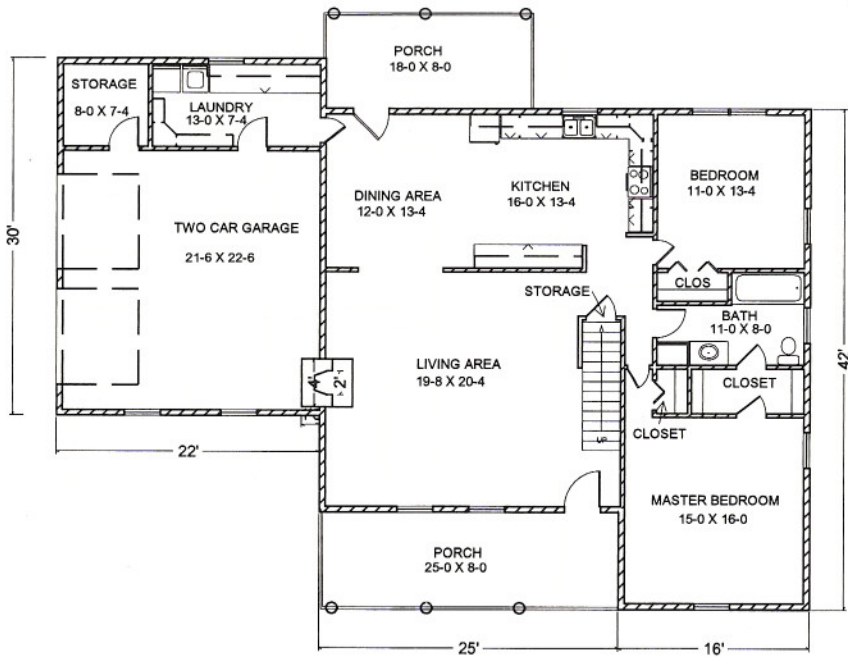

Summer Brooke

Enchanting times are yours.

1st Floor - 1650 sq./ft.
 2nd Floor - 1160 sq./ft.
 Garage - 736 sq./ft.
 Total - 3546 sq./ft.