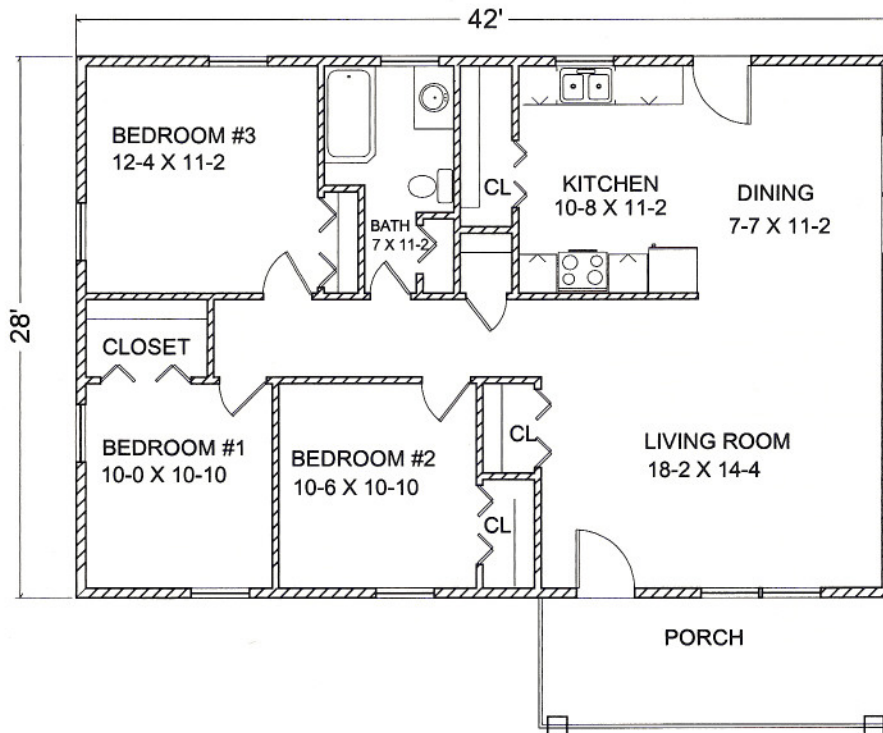

## Melwood

A great starter home. . .

Total Living Space - 1176 sq./ft.