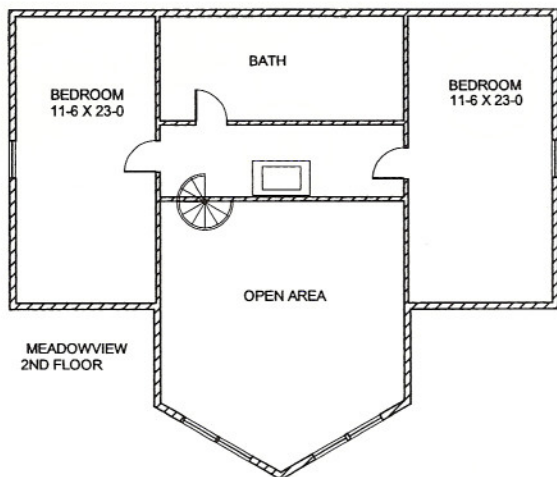

Meadowview

Majestic

1st Floor - 1476 sq./ft.
 2nd Floor (A) - 286 sq./ft.
 Total - 1762 sq./ft.

1st Floor - 1476 sq./ft.
 2nd Floor (B) - 908 sq./ft.
 Total - 2384 sq./ft.