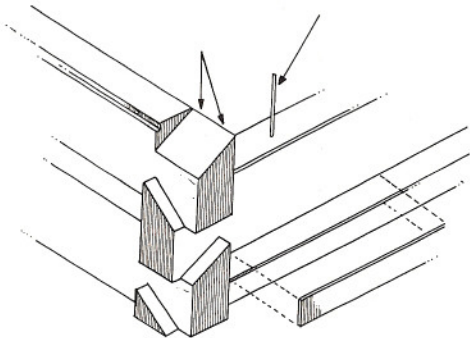

Log Styles

D LOG

Features a flat interior, super easy to dust and clean, with a round exterior. Mortised corners enhance the stability of the log wall.

6 x 12

Contemporary: Dovetail corners and chink ledges or V-grooves interior and exterior. The choice is yours.

6 x 12

Traditional: Dovetail corners and hand chinking puts this log style in a class by itself, an old and authentic look.

8" Round

Saddle notch corners and a western look accent this log.