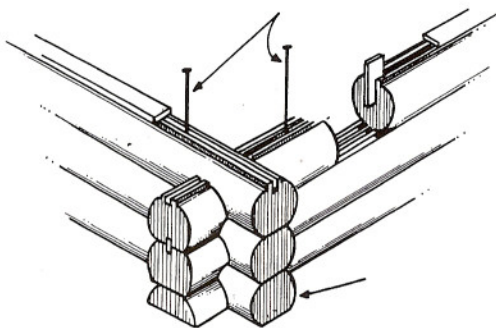

Log Styles

D LOG

Features a flat interior, super easy to dust and clean, with a round exterior. Mortised corners enhance the stability of the log wall.

6 x 12

Contemporary: Dovetail corners and chink ledges or V-grooves interior and exterior. The choice is yours.

6 x 12

Traditional: Dovetail corners and hand chinking puts this log style in a class by itself, an old and authentic look.

8" Round

Saddle notch corners and a western look accent this log.