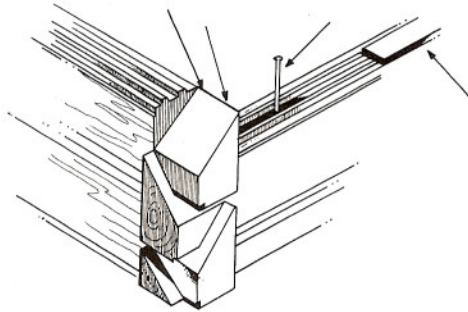

Log Styles

D LOG

Features a flat interior, super easy to dust and clean, with a round exterior. Mortised corners enhance the stability of the log wall.

6 x 12

Contemporary: Dovetail corners and chink ledges or V-grooves interior and exterior. The choice is yours.

6 x 12

Traditional: Dovetail corners and hand chinking puts this log style in a class by itself, an old and authentic look.

8" Round

Saddle notch corners and a western look accent this log.