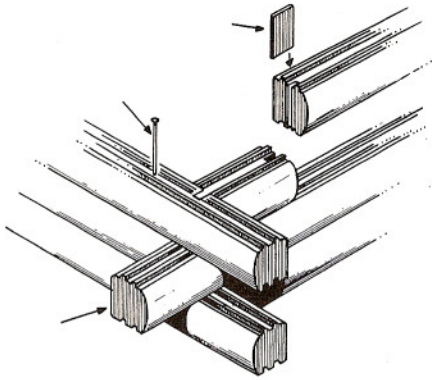

Log Styles

D LOG

Features a flat interior, super easy to dust and clean, with a round exterior. Mortised corners enhance the stability of the log wall.

6 x 12

Contemporary: Dovetail corners and chink ledges or V-grooves interior and exterior. The choice is yours.

6 x 12

Traditional: Dovetail corners and hand chinking puts this log style in a class by itself, an old and authentic look.

8" Round

Saddle notch corners and a western look accent this log.