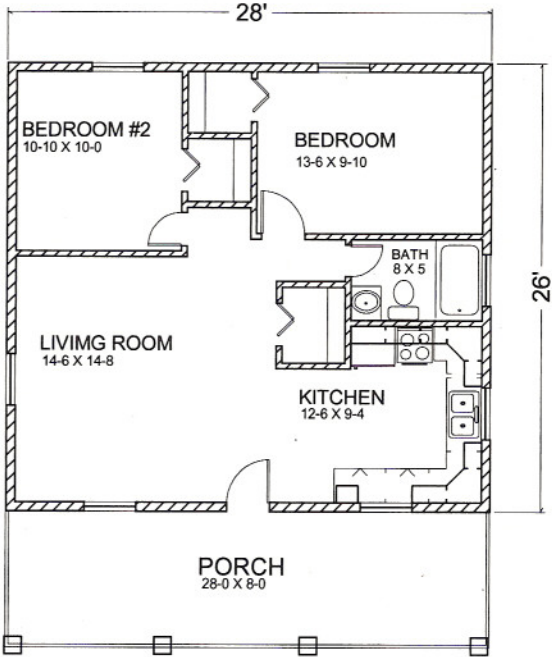

Cherokee

Relaxing times are here.

Total Living Space - 728 sq./ft.