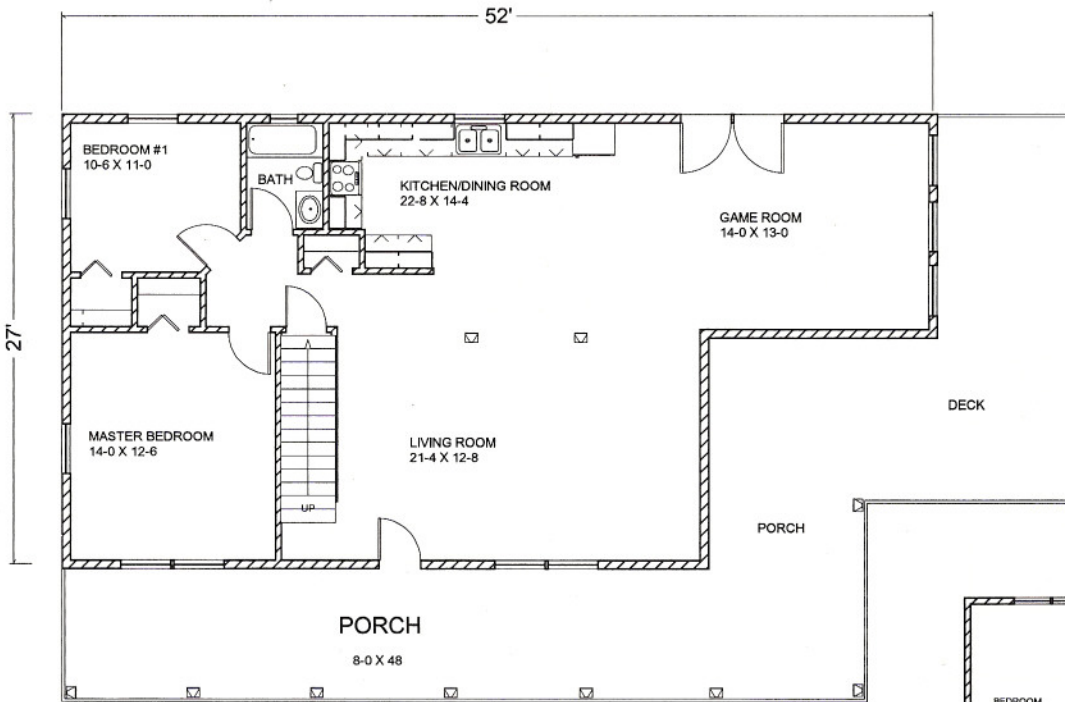

Blue Ridge

A home your whole family will enjoy.

BLUE RIDGE

1st Floor - 1316 sq./ft.
 2nd Floor - 840 sq./ft.
 Total - 2156 sq./ft.