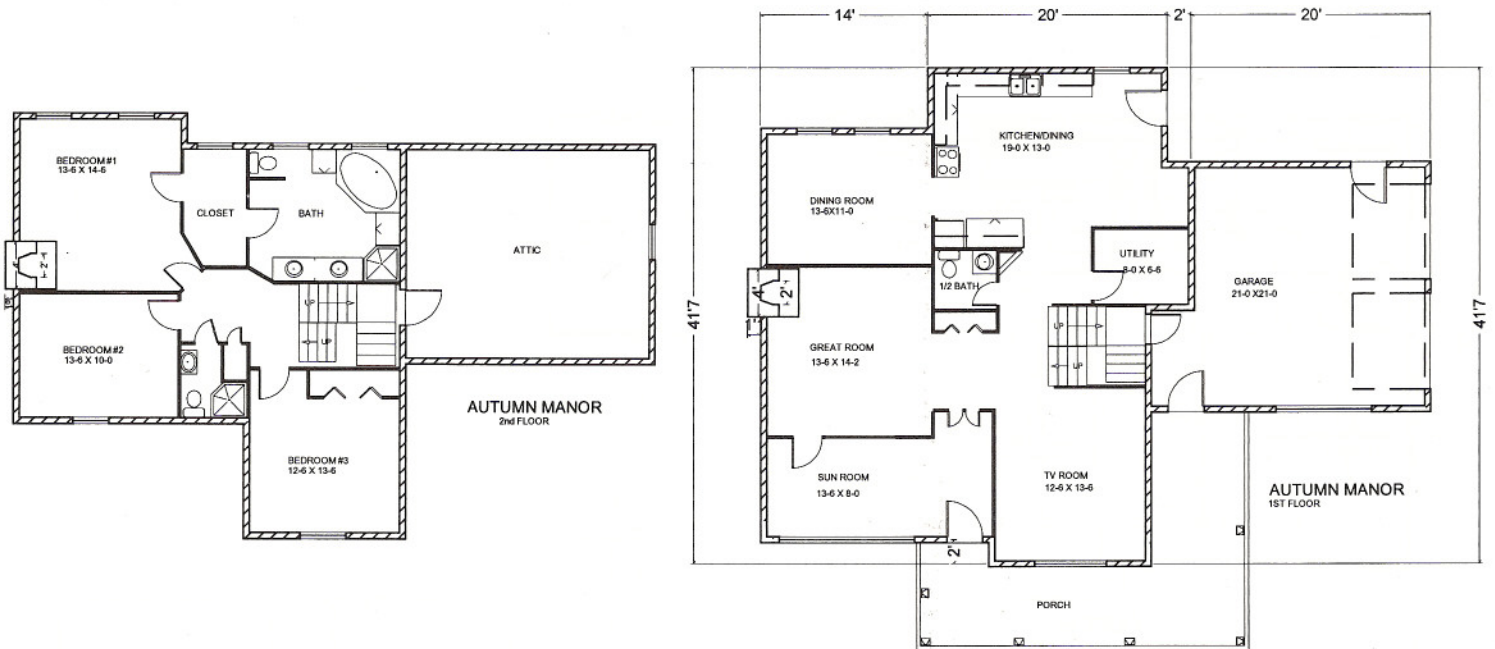

## Autumn Manor

Fall colors, crisp mornings and smoke wafting from the chimney.

1st Floor - 1290 sq./ft.  
2nd Floor - 1150 sq./ft.  
Garage - 484 sq./ft.  
Total - 2924 sq./ft.